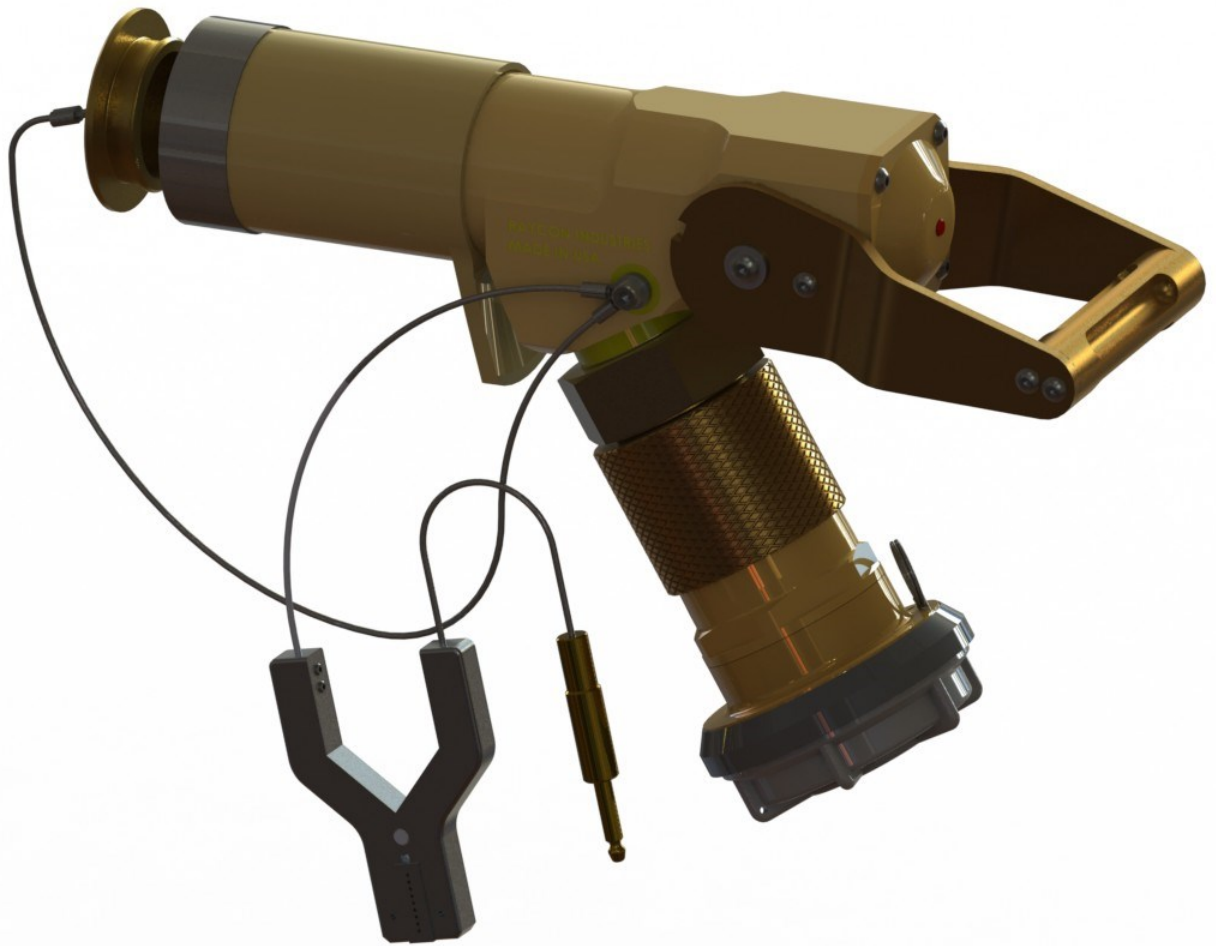

Raycon Industries

CCF150

Closed Circuit Refueling Nozzle

- Qualified and Approved to MIL-PRF-52747F
- Manufactured from Aerospace Grade Aluminum Billet. No Castings
- Integral Unisex Coupling
- Reduced Weight
- Improved Performance
- Now Available